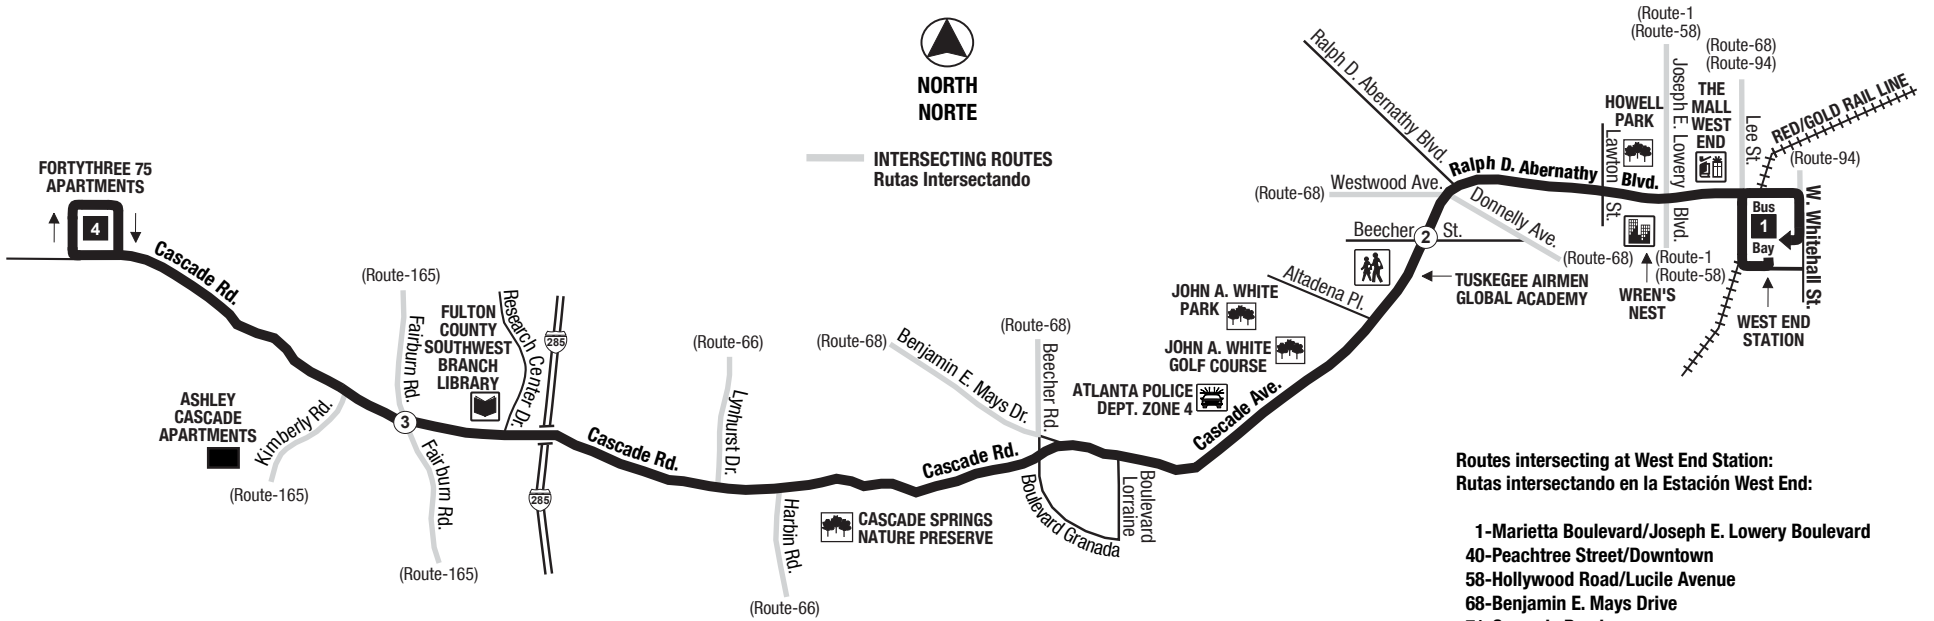

**NORTH**  
**NORTE**

INTERSECTING ROUTES  
Rutas Intersectando

**Routes intersecting at West End Station:  
Rutas intersectando en la Estación West End:**

- 1-Marietta Boulevard/Joseph E. Lowery Boulevard
- 40-Peachtree Street/Downtown
- 58-Hollywood Road/Lucile Avenue
- 68-Benjamin E. Mays Drive
- 71-Cascade Road
- 81-Venetian Hills/Delowe Drive
- 94-Northside Drive
- 95-Metropolitan Parkway
- 155-Pittsburgh
- 832-Grant Park